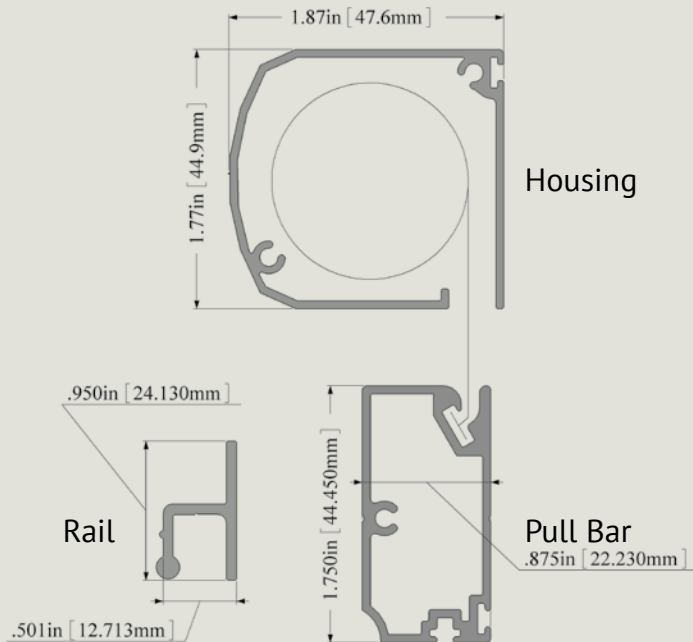

Technical Profiles

StowAway™ retractable screen doors retract horizontally to provide protection and natural ventilation. A retractable screen eliminates the need for a swinging screen door and rolls up neatly out of sight in a protective housing when not in use.

Contact Us