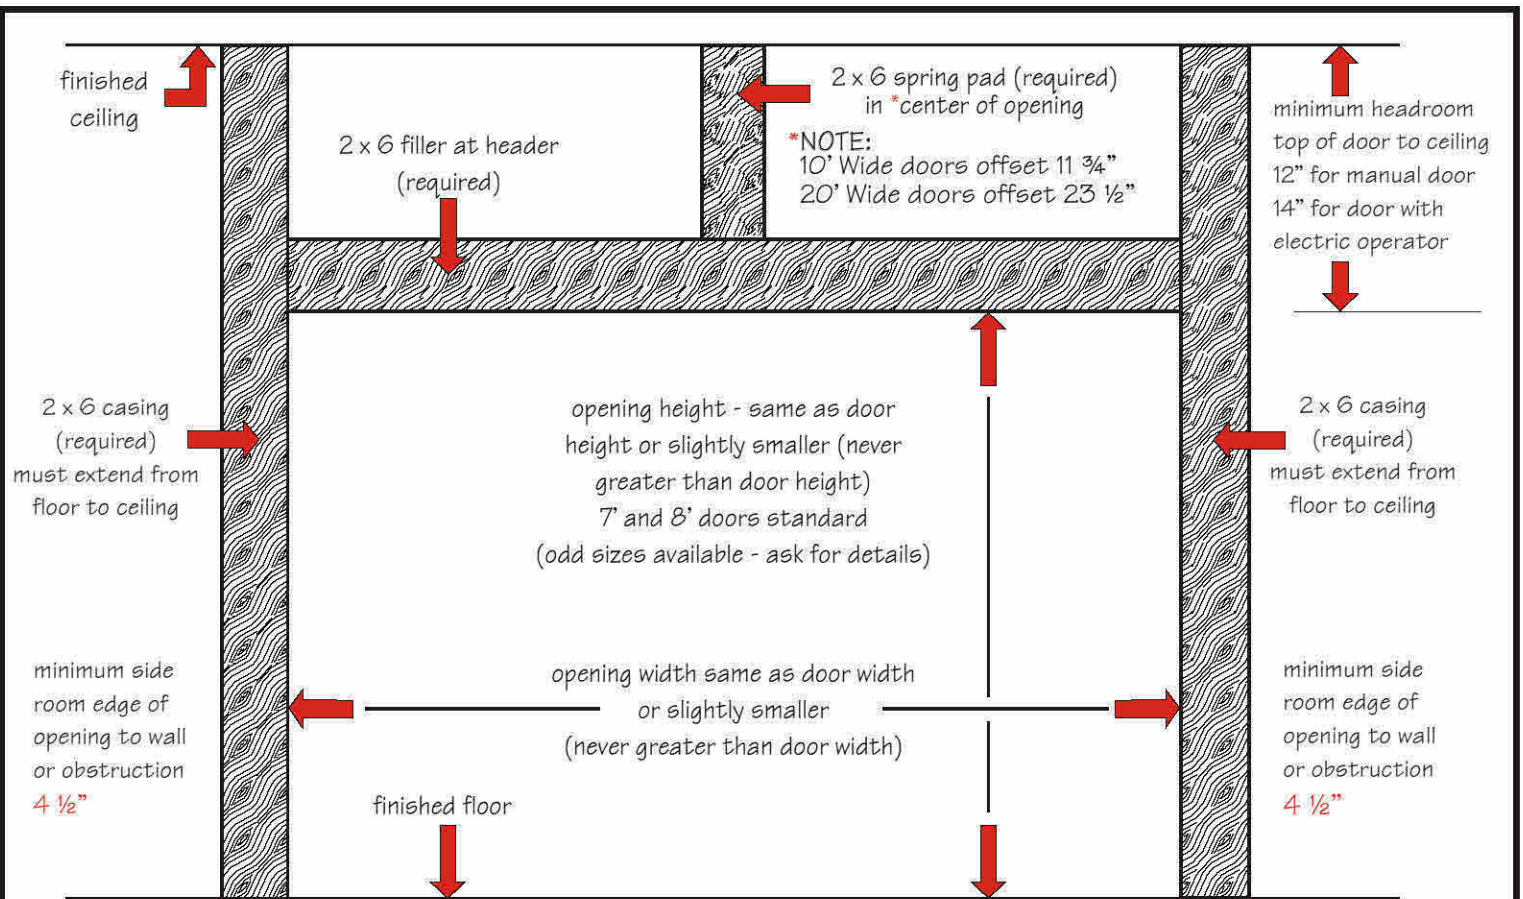

KLONDIKE DOOR SERVICE

RESIDENTIAL BUCK DIAGRAM

FRAMING DETAIL

VIEW FROM INSIDE GARAGE

SIDE VIEW

OVERHEAD VIEW